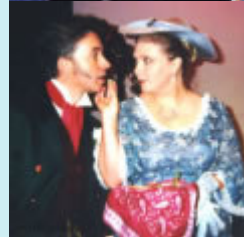

**2001:- (Sheringham Little Theatre)**

Semi-Detached

Ladies In Retirement

Summer Fancy

Present Laughter

The Hollow

Hindle Wakes

Mister Cinders

**2002:- (Sheringham Little Theatre)**

**Absent Friends**

**Dial 'M' For Murder**

**My Mother Said I Never Should**

**Ruddigore**

**Dinner With The Family**

**The Lady From The Sea ('Woman On The Edge')(also  
at the Granary Theatre, Wells-Next-The-Sea)**